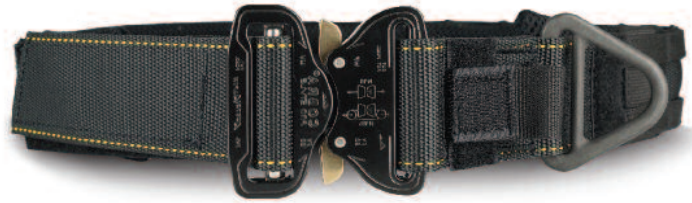

# TYR TACTICAL® BELTS

## TYR TACTICAL® GUNFIGHTER® BELT

### FEATURES & SPECIFICATIONS:

- Dim: 2" W
- Construction: High strength type 13 webbing  
Forged steel extraction ring
- Exterior: 2 rows of 1/2" MOLLE webbing
- Interior: Removable antimicrobial/FR treated spacer mesh pad
- Closure: 2" Cobra® buckle
- Independently tested: vertical pull test 6,800 lbs. +/-5%

### SIZES:

Small - 2XLarge

Interior Velcro® Loop  
**TYR-GFB110**

Interior Velcro® Hook  
**TYR-GFB110-V2**