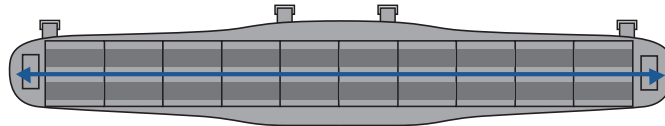

Measure over your clothing from inside one hip bone to inside the other (FIGURE A). The ends of the belt should leave a **6" GAP** in the front of your waistline (FIGURE B). Once you have that total length, compare it to the chart below for belt sizing. If you desire a closer fit then simply measure leaving only a **3" GAP** to account for the Cobra® Buckle.

TOTAL LENGTH OF THE BELT BELOW REFLECTS MEASUREMENTS FROM END-TO-END, **NOT PANT SIZES.**