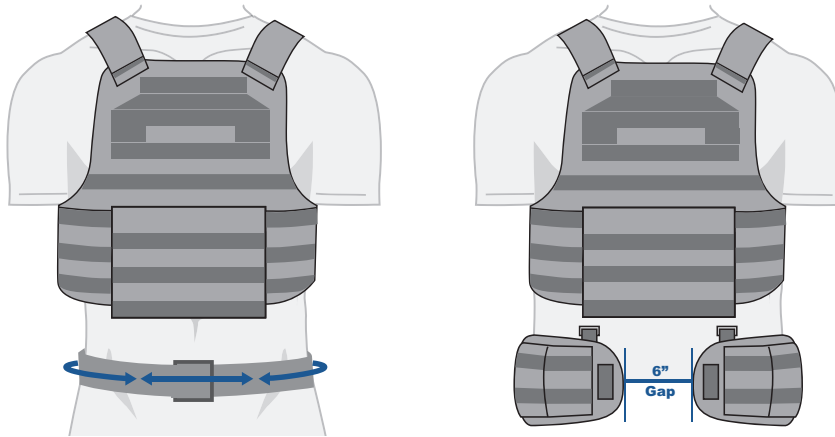

TYR TACTICAL®

SHIELD LOAD CARRIAGE SYSTEM GUNFIGHTER™ BELT SIZING