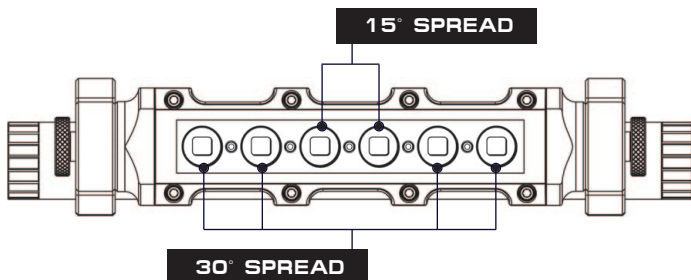

FEATURES & SPECIFICATIONS:

Power Source: Two 18650-3350 Rechargeable Batteries	Power Source: Four 123 Batteries
Battery Life: 4+ hours on 15" & 30" spread	Battery Life: 2+ hours on 15" spread & 2 hours on 30" spread
Battery mAh: 3350	Battery mAh: 1,500
Battery Voltage: 3.7	Battery Voltage: 3
Battery Charging Voltage: 4.2	Battery Charging Voltage: N/A
Wt: 1.6 lbs.	Wt: 1.6 lbs.
Dim: 9" W x 4" H	Dim: 9" W x 4" H
Light Source Dim: 7.5" W x 2" H	Light Source Dim: 7.5" W x 2" H

The Shield Light System has two programmed degrees of light: