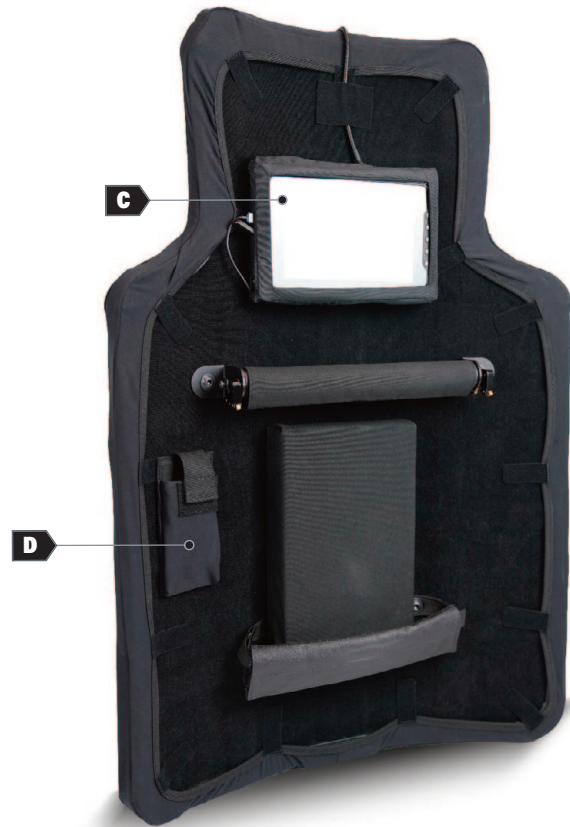

TYR TACTICAL®

SHIELD DIGITAL VIEWPORT